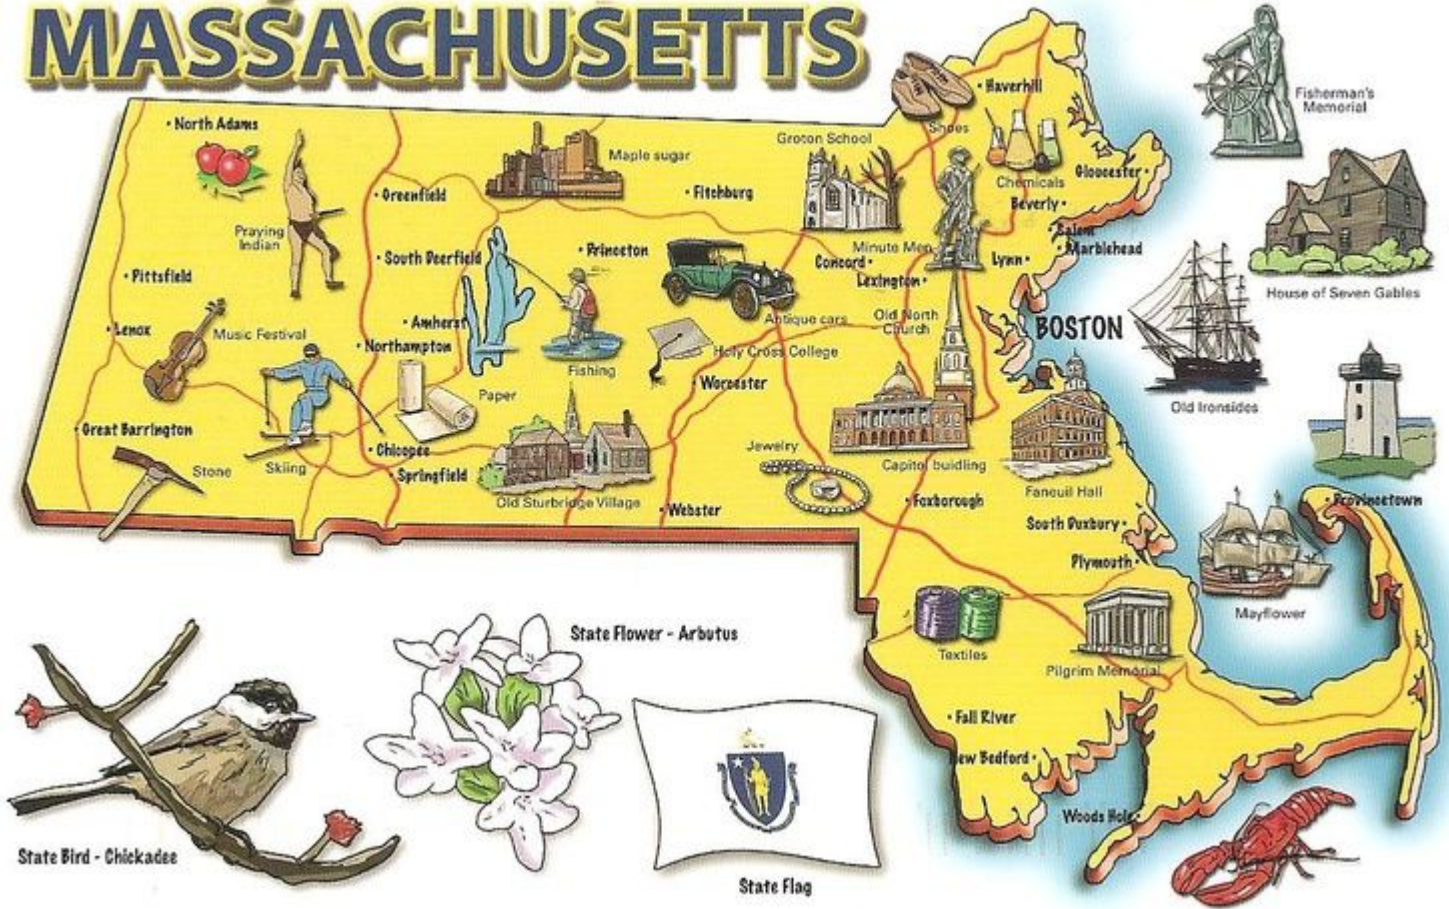

What is this Regions Extravaganza?

A vertical portion of the United States flag is visible on the left side of the slide, showing the blue field with white stars and the red and white stripes.

But What is this Regions Extravaganza?

- Student will research one of the 50 states in the United States of America.

Conducting research

You will find the answers to the questions using:

- Atlases
- State books from the Lowell Library

A vertical portion of the United States flag is visible on the left side of the slide, showing the blue field with white stars and the red and white stripes.

But What is this Regions Extravaganza?

Using this research, each student will complete, work together, and present two fun projects...

Interactive Poster

Puzzle Map

Greetings from MASSACHUSETTS

A vertical portion of the American flag is visible on the left side of the slide, showing the blue field with white stars and the red and white stripes.

Presentations

- Once posters and state puzzle pieces are completed, parents will be invited to view presentations and watch the US Map Puzzle be completed as a whole 4th grade!

Puzzle Map

A vertical portion of the United States flag is visible on the left side of the slide, showing the blue field with white stars and the red and white stripes.